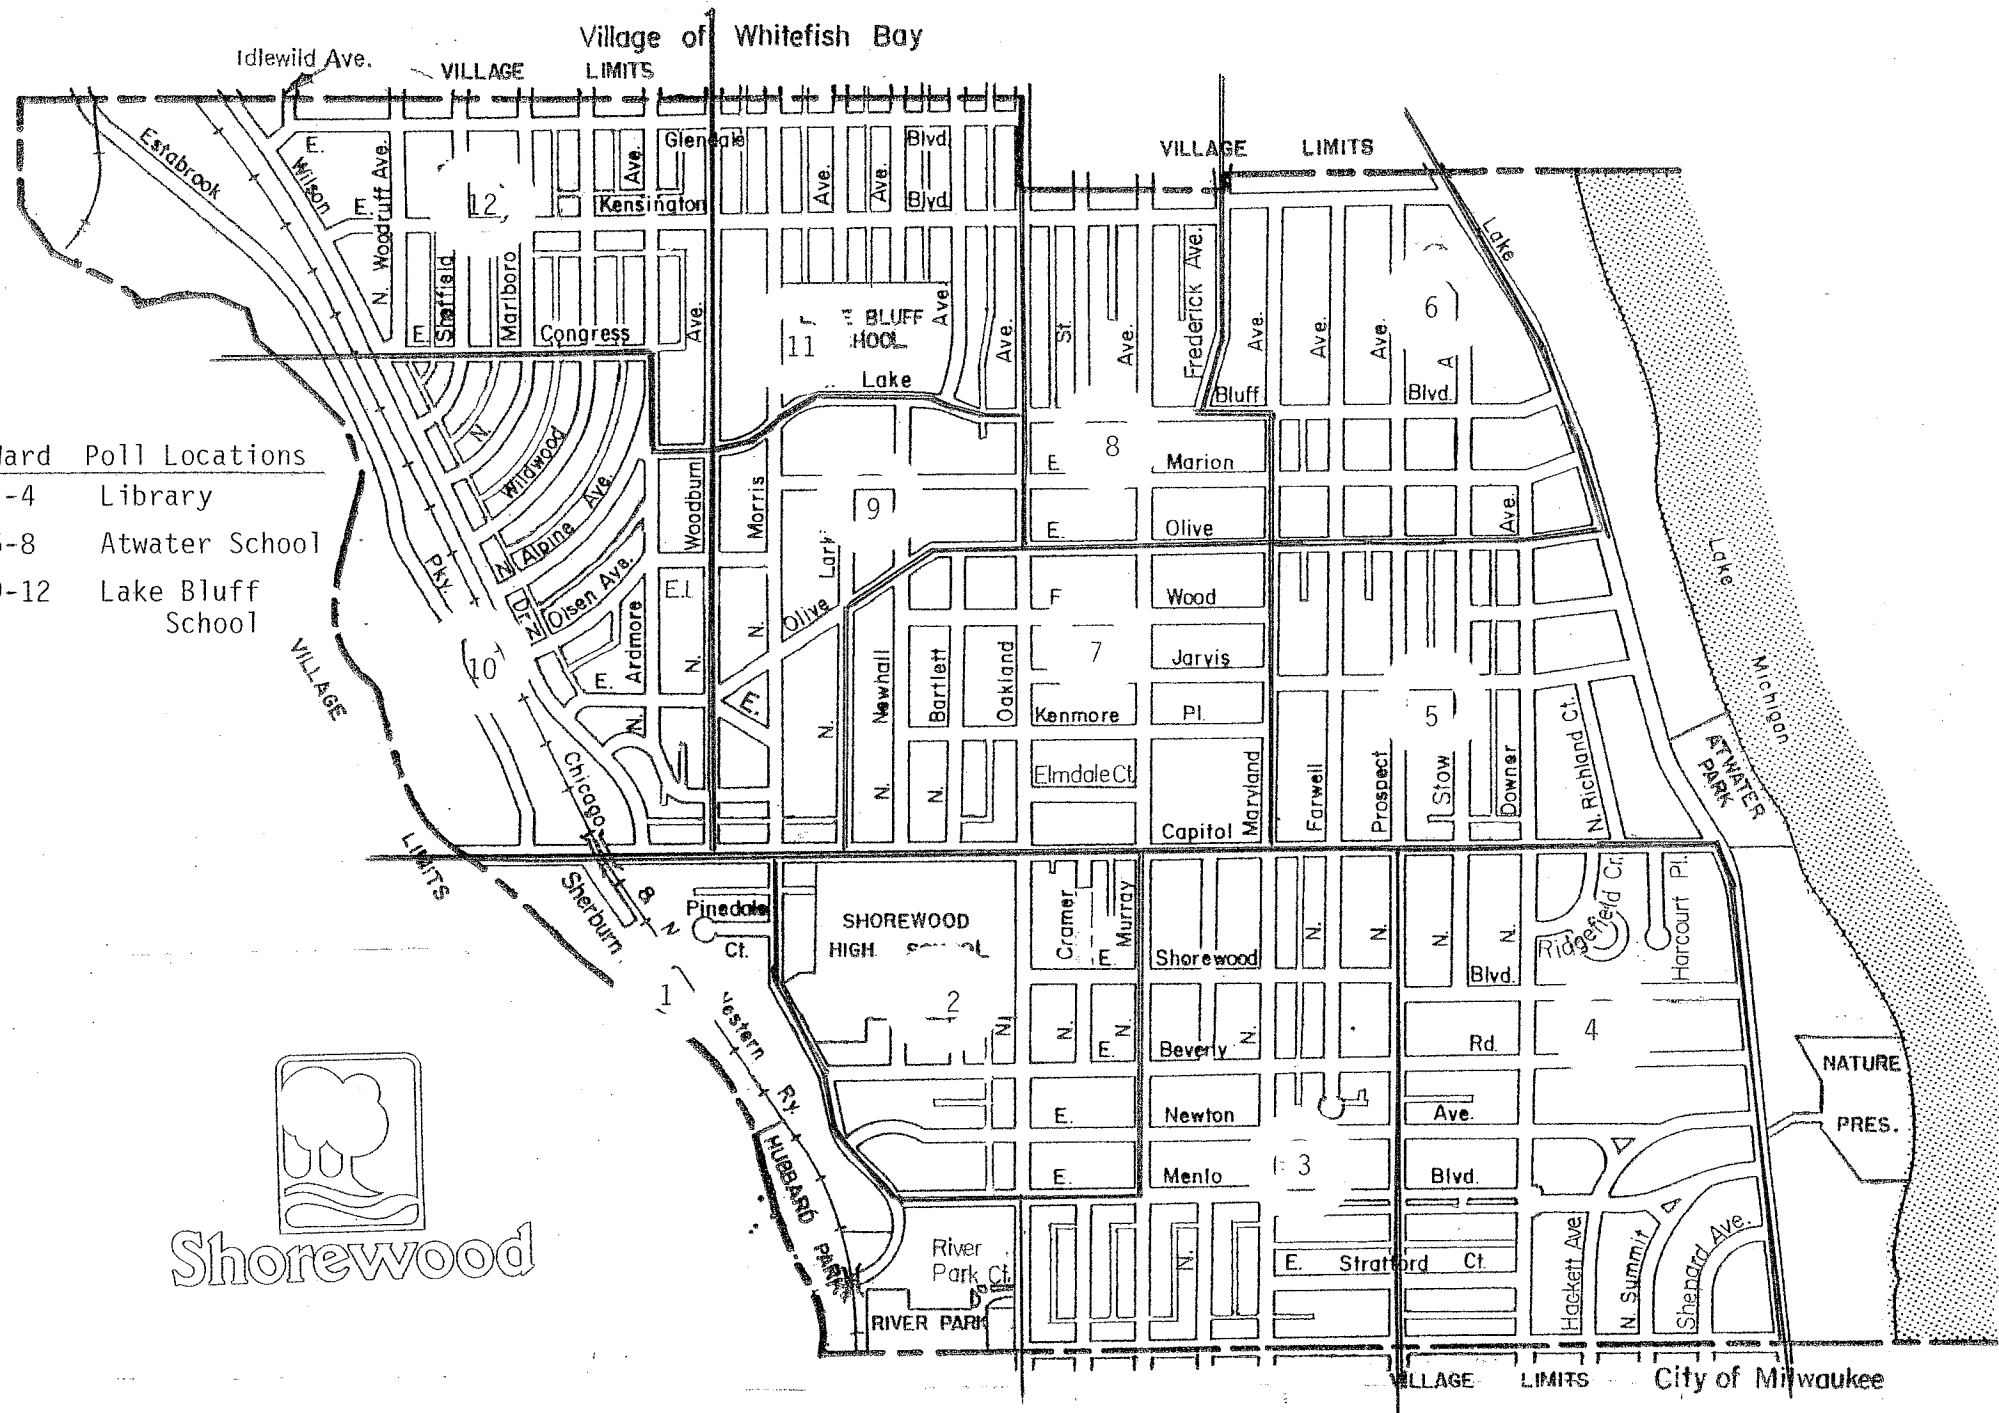

Village of Whitefish Bay

VILLAGE LIMITS

VILLAGE LIMITS

- Ward Poll Locations
- 1-4 Library
 - 5-8 Atwater School
 - 9-12 Lake Bluff School

Shorewood

VILLAGE LIMITS City of Milwaukee